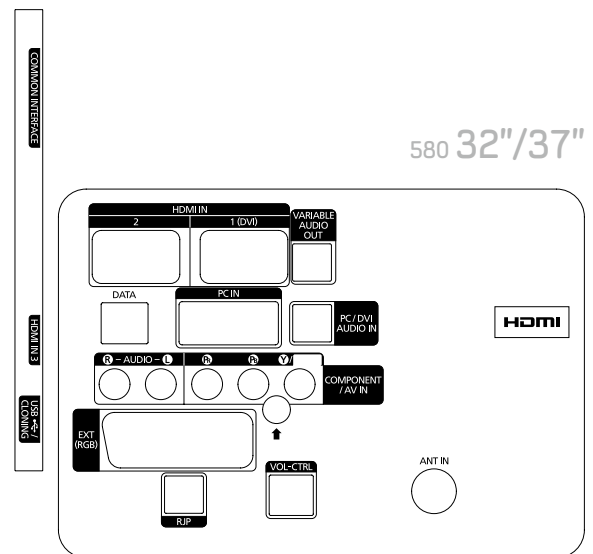

### Interface Board

Model		580	
		32 FHD	37 FHD
<b>Basic Info</b>	Model Code	LE32D580(UK)	LE37D580(UK)
	Screen Size	32"	37"
<b>Video</b>	HD/FHD	Full HD	Full HD
	Resolution	1920 x 1080	1920 x 1080
	Response Time	8.5ms	6.5ms
	Viewing angle (H/V)	176°/176°	178°/178°
	Backlight	CCFL	CCFL
	Dynamic Contrast Ratio	200,000 : 1	200,000 : 1
	Brightness	480 cd/m <sup>2</sup>	500 cd/m <sup>2</sup>
<b>Audio</b>	Output	2 x 10W	2 x 10W
	Surround	SRS TheaterSound HD	SRS TheaterSound HD
	Headphone Out	-	-
	Bathroom Speaker Out	1.2W Mono, 8Ω	1.2W Mono, 8Ω
<b>Feature</b>	Picture Engine	HyperReal Engine	HyperReal Engine
	Teletext	Yes	Yes
	USB 2.0	Music/JPEG/Movie	Music/JPEG/Movie
	Auto Channel Search	Yes	Yes
	Swivel (left/right)	-	-
	3D (2D→3D)	No	No
	<b>Input &amp; Output</b>	RF In (Terrestrial/Cable input)	1
RF In (Satellite input)		-	-
Component (Y/Pb/Pr)		1	1
Headphone (Earphone)		-	-
Scart		1	1
Composite (AV)		1 (1: Common use for Component Y)	1 (1: Common use for Component Y)
HDMI		3	3
CI Slot		1	1
USB		1	1
PC D-sub		1	1
PC Audio Jack		1	1
Audio Out (Variable Out) BathroomSPK		1	1
Optical sound out		-	-
RJ12 For External Control		1	1
DC-out Jack		No	No
<b>Hospitality Feature</b>	Hotel Mode Plug & Play	Yes	Yes
	My Channel	Yes	Yes
	Audio Loop in (Headphone extension)	No	No
	Hotel TV (RJ12 / IR pass through)	Interactive	Interactive
	Clock	No	No
	Software Clock	Yes	Yes
	Jack Pack Compatibility	Yes	Yes
	USB Cloning	Yes	Yes
	Bathroom Speaker output	Yes	Yes
	Multi Code Remote	Yes	Yes
	Screwed Battery Cover	Yes	Yes
	Alarm Key	Standalone	Standalone
	Mixed channel list (DVB T/T2/C/S2, Analog)	Standalone	Standalone
	Hotel logo display with time out setting	Yes	Yes
	Auto Source mode	Yes	Yes
<b>Dimension</b>	Weight (Set) With Stand Kg	12.4	15.8
	Weight (Set) Without Stand Kg	9.7	12.6
	Dimensions (WxDxH)mm With Stand	804.7 x 240.0 x 563.7	923.5 x 255.0 x 629.2
	Dimensions (WxDxH)mm Without Stand	804.7 x 80.4 x 507.4	923.5 x 78.5 x 573.2
<b>Accessory</b>	Remote Control	Yes	Yes
	Seamless RC (White Remote)	-	-
<b>VESA</b>	Dimensions (mm)	200 x 200	200 x 200
	Screw Size	M6	M6
<b>System</b>	DTV Reception (DVB-T/T2/C/S2)	DVB-T2/C	DVB-T2/C
	DiSEqC	-	-
<b>Power</b>	Eco Flower (ErP grade)	X (ErP B)	X (ErP B)
	Power	AC220~240V ~50Hz	AC220~240V ~50Hz
	Power Consumption (Watts)	140W	170W
	Standby Power Consumption (Watts)	0.33	0.33
<b>Energy Saving</b>	Off (Watts)	64	86
<b>Mode Power</b>	Low	40	54
<b>Consumption</b>	Medium	33	42
<b>(Watts)</b>	High	25	30
<b>Security</b>	Kensington Lock	Yes	Yes