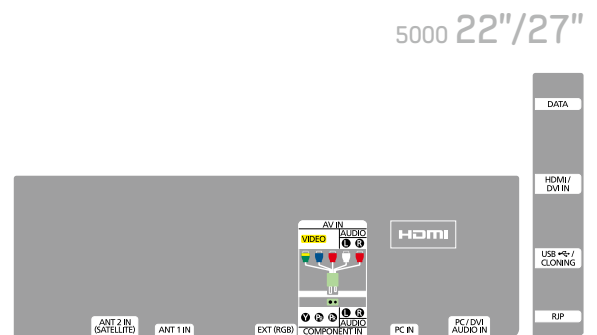

* HDMI x3, Swivel Stand (Except D5000)

Interface Boards

Model		5500			5000		
		32 FHD	40 FHD	46 FHD	22 FHD	27 FHD	
Basic Info	Model Code	UE32D5500RH	UE40D5500RH	UE46D5500RH	UE22D5000NH	UE27D5000NH	
	Screen Size	32"	40"	46"	22"	27"	
Video	HD/FFHD	Full HD	Full HD	Full HD	Full HD	Full HD	
	Resolution	1920 x 1080	1920 x 1080	1920 x 1080	1920 x 1080	1920 x 1080	
	Response Time	9ms	9ms	5.5ms	5ms	5ms	
	Viewing angle (H/V)	176/176°	176/176°	176/176°	170/160°	170/160°	
	Backlight	LED	LED	LED	LED	LED	
	Dynamic Contrast Ratio	3,500,000 : 1	3,500,000 : 1	3,500,000 : 1	3,300,000 : 1	3,300,000 : 1	
Audio	Brightness	300 cd/m ²	300 cd/m ²	300 cd/m ²	250 cd/m ²	300 cd/m ²	
	Output	2 x 10W	2 x 10W	2 x 10W	2 x 3W	2 x 5W	
	Surround	SRS TheaterSound HD	SRS TheaterSound HD	SRS TheaterSound HD	SRS TheaterSound HD	SRS TheaterSound HD	
	Headphone Out	-	-	-	-	-	
	Bathroom Speaker Out	1.2W Mono, 8Ω	1.2W Mono, 8Ω	1.2W Mono, 8Ω	-	-	
Feature	Picture Engine	HyperReal Engine	HyperReal Engine	HyperReal Engine	HyperReal Engine	HyperReal Engine	
	Teletext	Yes	Yes	Yes	Yes	Yes	
	USB 2.0	Music/JPEG/Movie	Music/JPEG/Movie	Music/JPEG/Movie	Music/JPEG/Movie	Music/JPEG/Movie	
	Auto Channel Search	Yes	Yes	Yes	Yes	Yes	
	Swivel (left/right)	Yes (20/20)	Yes (20/20)	Yes (20/20)	No	No	
	3D (2D>3D)	No	No	No	No	No	
	Input & Output	RF In (Terrestrial/Cable input)	1	1	1	1	1
		RF In (Satellite input)	1	1	1	1	1
		Component (Y/Pb/Pr)	1	1	1	1	1
		Headphone (Earphone)	-	-	-	1	1
Scart		1	1	1	1	1	
Composite (AV)		1 (1: Common use for Component Y)	1 (1: Common use for Component Y)	1 (1: Common use for Component Y)	1 (1: Common use for Component Y)	1 (1: Common use for Component Y)	
HDMI		3	3	3	1	1	
CI Slot		1	1	1	1	1	
USB		1	1	1	1	1	
PC D-sub		1	1	1	1	1	
PC Audio Jack		1	1	1	1	1	
Audio Out (Variable Out) BathroomSPK		1	1	1	-	-	
Optical sound out		1	1	1	-	-	
RJ12 For External Control		1	1	1	1	1	
DC-out Jack		No	No	No	No	No	
Hospitality Feature		Hotel Mode Plug & Play	Yes	Yes	Yes	Yes	Yes
		My Channel	Yes	Yes	Yes	Yes	Yes
		Audio Loop in (Headphone extension)	No	No	No	No	No
		Hotel TV (RJ12 / IR pass through)	Interactive	Interactive	Interactive	Interactive	Interactive
		Clock	-	-	-	-	-
	Software Clock	Yes	Yes	Yes	Yes	Yes	
	Jack Pack Compatibility	Yes	Yes	Yes	Yes	Yes	
	USB Cloning	Yes	Yes	Yes	Yes	Yes	
	Bathroom Speaker output	Yes	Yes	Yes	-	-	
	Multi Code Remote	Yes	Yes	Yes	Yes	Yes	
	Screwed Battery Cover	Yes	Yes	Yes	Yes	Yes	
	Alarm Key	Standalone	Standalone	Standalone	Standalone	Standalone	
	Mixed channel list (DVB-T/T2/C/S2, Analog)	Standalone	Standalone	Standalone	Standalone	Standalone	
	Hotel logo display with time out setting	Yes	Yes	Yes	Yes	Yes	
	Auto Source mode	Yes	Yes	Yes	Yes	Yes	
Dimension	Weight (Set) With Stand Kg	10.2	14.36	17.3	3.9	5.2	
	Weight (Set) Without Stand Kg	7.46	11.08	13.74	3.6	4.6	
	Dimensions (WxDxH)mm With Stand	768.0 x 240.0 x 532.1	955.8 x 255.0 x 638.5	1091.8 x 275.0 x 714.8	522 x 144.8 x 377	645 x 176.3 x 453.3	
	Dimensions (WxDxH)mm Without Stand	768.0 x 29.9 x 468.2	955.8 x 29.9 x 574.0	1091.8 x 29.9 x 650.4	522 x 29.9 x 323.1	645 x 29.9 x 393.2	
Accessory	Remote Control	Yes	Yes	Yes	Yes	Yes	
	Seamless RC (White Remote)	-	-	-	-	-	
VESA	Dimensions (mm)	200 x 200	200 x 200	400 x 400	75 x 75	200 x 100	
	Screw Size	M8	M8	M8	M4	M4	
System	DTV Reception (DVB-T/T2/C/S2)	DVB-T/C/S2	DVB-T/C/S2	DVB-T/C/S2	DVB-T/C/S2	DVB-T/C/S2	
	DiSEqC	Yes	Yes	Yes	Yes	Yes	
Power	Eco Flower (ErP grade)	X (ErP B)	X (ErP A)	X (ErP A)	X (ErP A)	X (ErP A)	
	Power	AC220-240V ~50Hz	AC220-240V ~50Hz	AC220-240V ~50Hz	AC220-240V ~50Hz	AC220-240V ~50Hz	
	Power Consumption (Watts)	80W	100W	130W	45W	65W	
	Standby Power Consumption (Watts)	0.31	0.3	0.31	0.29	0.26	
Energy Saving Mode Power Consumption (Watts)	Off (Watts)	59	65	69	25	37	
	Low	37	41	46	20	26	
	Medium	30	33	35	18	22	
	High	23	25	27	16	18	
Security	Kensington Lock	Yes	Yes	Yes	Yes	Yes	