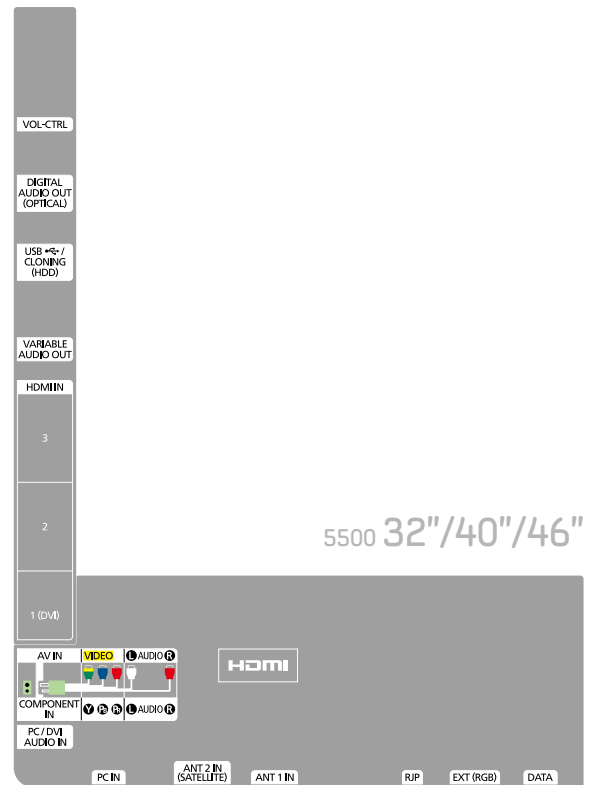

* HDMI x3, Swivel Stand (Except D5000)

Interface Boards

Model		5500			5000		
		32 FHD	40 FHD	46 FHD	22 FHD	27 FHD	
Basic Info	Model Code	UE32D5500RH	UE40D5500RH	UE46D5500RH	UE22D5000NH	UE27D5000NH	
	Screen Size	32"	40"	46"	22"	27"	
Video	HD/FFHD	Full HD	Full HD	Full HD	Full HD	Full HD	
	Resolution	1920 x 1080	1920 x 1080	1920 x 1080	1920 x 1080	1920 x 1080	
	Response Time	9ms	9ms	5.5ms	5ms	5ms	
	Viewing angle (H/V)	176/176°	176/176°	176/176°	170/160°	170/160°	
	Backlight	LED	LED	LED	LED	LED	
	Dynamic Contrast Ratio	3,500,000 : 1	3,500,000 : 1	3,500,000 : 1	3,300,000 : 1	3,300,000 : 1	
Audio	Brightness	300 cd/m ²	300 cd/m ²	300 cd/m ²	250 cd/m ²	300 cd/m ²	
	Output	2 x 10W	2 x 10W	2 x 10W	2 x 3W	2 x 5W	
	Surround	SRS TheaterSound HD	SRS TheaterSound HD	SRS TheaterSound HD	SRS TheaterSound HD	SRS TheaterSound HD	
	Headphone Out	-	-	-	-	-	
	Bathroom Speaker Out	1.2W Mono, 8Ω	1.2W Mono, 8Ω	1.2W Mono, 8Ω	-	-	
Feature	Picture Engine	HyperReal Engine	HyperReal Engine	HyperReal Engine	HyperReal Engine	HyperReal Engine	
	Teletext	Yes	Yes	Yes	Yes	Yes	
	USB 2.0	Music/JPEG/Movie	Music/JPEG/Movie	Music/JPEG/Movie	Music/JPEG/Movie	Music/JPEG/Movie	
	Auto Channel Search	Yes	Yes	Yes	Yes	Yes	
	Swivel (left/right)	Yes (20/20)	Yes (20/20)	Yes (20/20)	No	No	
	3D (2D>3D)	No	No	No	No	No	
	Input & Output	RF In (Terrestrial/Cable input)	1	1	1	1	1
		RF In (Satellite input)	1	1	1	1	1
		Component (Y/Pb/Pr)	1	1	1	1	1
		Headphone (Earphone)	-	-	-	1	1
Scart		1	1	1	1	1	
Composite (AV)		1 (1: Common use for Component Y)	1 (1: Common use for Component Y)	1 (1: Common use for Component Y)	1 (1: Common use for Component Y)	1 (1: Common use for Component Y)	
HDMI		3	3	3	1	1	
CI Slot		1	1	1	1	1	
USB		1	1	1	1	1	
PC D-sub		1	1	1	1	1	
PC Audio Jack		1	1	1	1	1	
Audio Out (Variable Out) BathroomSPK		1	1	1	-	-	
Optical sound out		1	1	1	-	-	
RJ12 For External Control		1	1	1	1	1	
DC-out Jack		No	No	No	No	No	
Hospitality Feature		Hotel Mode Plug & Play	Yes	Yes	Yes	Yes	Yes
		My Channel	Yes	Yes	Yes	Yes	Yes
		Audio Loop in (Headphone extension)	No	No	No	No	No
		Hotel TV (RJ12 / IR pass through)	Interactive	Interactive	Interactive	Interactive	Interactive
		Clock	-	-	-	-	-
	Software Clock	Yes	Yes	Yes	Yes	Yes	
	Jack Pack Compatibility	Yes	Yes	Yes	Yes	Yes	
	USB Cloning	Yes	Yes	Yes	Yes	Yes	
	Bathroom Speaker output	Yes	Yes	Yes	-	-	
	Multi Code Remote	Yes	Yes	Yes	Yes	Yes	
	Screwed Battery Cover	Yes	Yes	Yes	Yes	Yes	
	Alarm Key	Standalone	Standalone	Standalone	Standalone	Standalone	
	Mixed channel list (DVB-T/T2/C/S2, Analog)	Standalone	Standalone	Standalone	Standalone	Standalone	
	Hotel logo display with time out setting	Yes	Yes	Yes	Yes	Yes	
	Auto Source mode	Yes	Yes	Yes	Yes	Yes	
Dimension	Weight (Set) With Stand Kg	10.2	14.36	17.3	3.9	5.2	
	Weight (Set) Without Stand Kg	7.46	11.08	13.74	3.6	4.6	
	Dimensions (WxDxH)mm With Stand	768.0 x 240.0 x 532.1	955.8 x 255.0 x 638.5	1091.8 x 275.0 x 714.8	522 x 144.8 x 377	645 x 176.3 x 453.3	
	Dimensions (WxDxH)mm Without Stand	768.0 x 29.9 x 468.2	955.8 x 29.9 x 574.0	1091.8 x 29.9 x 650.4	522 x 29.9 x 323.1	645 x 29.9 x 393.2	
Accessory	Remote Control	Yes	Yes	Yes	Yes	Yes	
	Seamless RC (White Remote)	-	-	-	-	-	
VESA	Dimensions (mm)	200 x 200	200 x 200	400 x 400	75 x 75	200 x 100	
	Screw Size	M8	M8	M8	M4	M4	
System	DTV Reception (DVB-T/T2/C/S2)	DVB-T/C/S2	DVB-T/C/S2	DVB-T/C/S2	DVB-T/C/S2	DVB-T/C/S2	
	DiSEqC	Yes	Yes	Yes	Yes	Yes	
Power	Eco Flower (ErP grade)	X (ErP B)	X (ErP A)	X (ErP A)	X (ErP A)	X (ErP A)	
	Power	AC220-240V ~50Hz	AC220-240V ~50Hz	AC220-240V ~50Hz	AC220-240V ~50Hz	AC220-240V ~50Hz	
	Power Consumption (Watts)	80W	100W	130W	45W	65W	
	Standby Power Consumption (Watts)	0.31	0.3	0.31	0.29	0.26	
Energy Saving Mode Power Consumption (Watts)	Off (Watts)	59	65	69	25	37	
	Low	37	41	46	20	26	
	Medium	30	33	35	18	22	
	High	23	25	27	16	18	
Security	Kensington Lock	Yes	Yes	Yes	Yes	Yes	