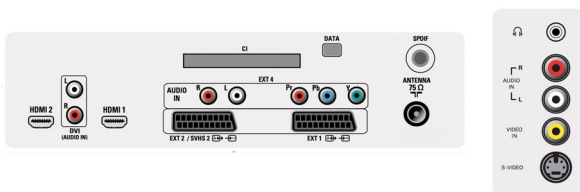

Tuner / Reception / Transmission

- **Tuner bands:** Hyper band, S channel, UHF, VHF
- **TV system:** PAL, SECAM
- **Video playback:** NTSC, PAL, SECAM
- **Aerial input:** 75 ohm coaxial (IEC75)
- **Tuner display:** PLL
- **Number of preset channels:** 100
- **DVB:** DVB Terrestrial

Connectivity

- **Ext 1 Scart:** Audio L/R, CVBS in/out, RGB
- **Ext 2 Scart:** Audio L/R, CVBS in/out, S video in
- **Front / Side connections:** Audio L/R in, CVBS in, Headphone out, S-Video in
- **Other connections:** Common Interface, S/PDIF out (coaxial), Antenna IEC75
- **Ext 6:** HDMI
- **Ext 5:** HDMI
- **Ext 4:** YPbPr
- **Number of scarts:** 2

Power

- **Power consumption:** 230w W
- **Standby power consumption:** < 2 W
- **Mains power:** AC 220 - 240 V +/- 10%

- **Ambient temperature:** +5 /+ 40°C
- **Power supply:** AC 90-240

Dimensions

- **Product weight:** 39.2 kg
- **Weight incl. packaging:** 47 kg
- **Set Width:** 1236 mm
- **Colour cabinet:** Bi-colour Black and Silver Frost
- **VESA wall mount compatible:** 800,400 mm
- **Box dimensions (W x H x D):** 1328 x 930 x 330 mm
- **Dimensions (with base) (H x D):** 720 x 280 mm
- **Dimensions (without base) (H x D):** 679 x 126 mm

Accessories

- **Included accessories:** Table top stand, Power cord, Quick start guide, Registration card, Remote control, RF cable, User manual, Warranty certificate, Batteries for remote control
- **Optional accessories:** Floor stand

Stereo system					Transmission system					
2CS DK	NICAM DK	2CS BG	NICAM I	NICAM LL	PAL BG	PAL DK	PAL I	SECAM BG	SECAM DK	SECAM LL
•	•	•	•	•	•	•	•	•	•	•

Date of issue 2006-07-27

Version: 7.0

12 NC: 8670 000 23241
EAN: 87 10895 94524 0

Specifications are subject to change without notice.
Trademarks are the property of Koninklijke Philips Electronics N.V. or their respective owners.
© 2006 Koninklijke Philips Electronics N.V.
All Rights reserved.
www.philips.com